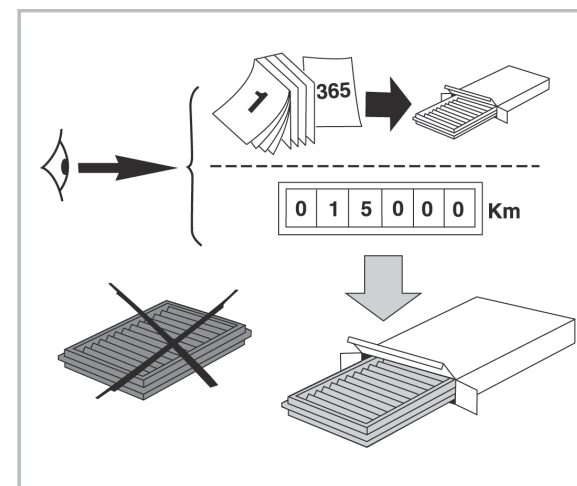

COMFORT

particle filter

715696

FH170

PA

WANT TO KNOW MORE?

www.valeo-techassist.com

FOR
DODGE
JEEP

NITRO A/C+ (06/07 >)
CHEROKEE A/C+ (03/08 >) / LIBERTY A/C+/- (03/08 >)

Valeo Service - Société par Actions simplifiée - Capital de 12 900 000€ - 70, rue Playel, 93285 Saint-Denis Cedex - France - B 306 486 408 RCS Bobigny