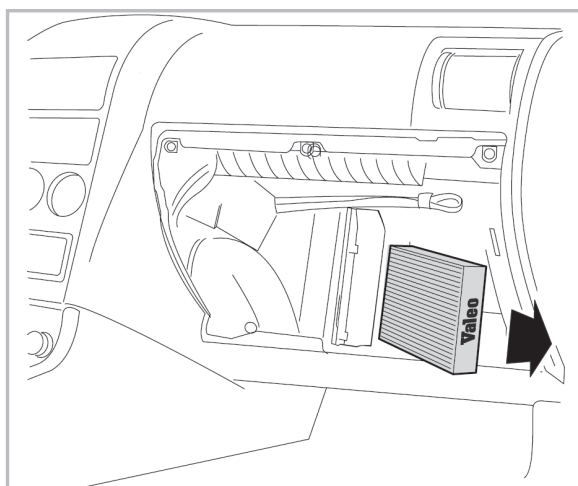

COMFORT

particle filter

715696

FH170

PA

WANT TO KNOW MORE?

www.valeo-techassist.com

FOR
DODGE
JEEP

NITRO A/C+ (06/07 >)
CHEROKEE A/C+ (03/08 >) / LIBERTY A/C+/- (03/08 >)

Valeo Service - Société par Actions simplifiée - Capital de 12 900 000€ - 70, rue Playel, 93285 Saint-Denis Cedex - France - B 306 486 408 RCS Bobigny