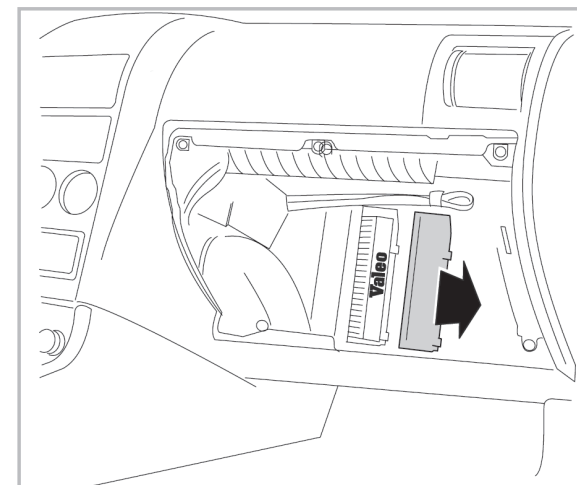

COMFORT

particle filter

715696

FH170

PA

WANT TO KNOW MORE?

www.valeo-techassist.com

FOR
DODGE
JEEP

NITRO A/C+ (06/07 >)
CHEROKEE A/C+ (03/08 >) / LIBERTY A/C+/- (03/08 >)

Valeo Service - Société par Actions simplifiée - Capital de 12 900 000€ - 70, rue Playel, 93285 Saint-Denis Cedex - France - B 306 486 408 RCS Bobigny