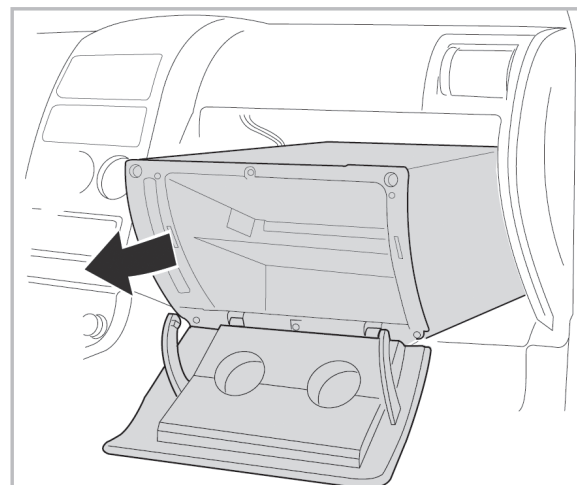

COMFORT

particle filter

715696

FH170

PA

WANT TO KNOW MORE?

www.valeo-techassist.com

FOR
DODGE
JEEP

NITRO A/C+ (06/07 >)
CHEROKEE A/C+ (03/08 >) / LIBERTY A/C+/- (03/08 >)

Valeo Service - Société par Actions simplifiée - Capital de 12 900 000€ - 70, rue Playel, 93285 Saint-Denis Cedex - France - B 306 486 408 RCS Bobigny