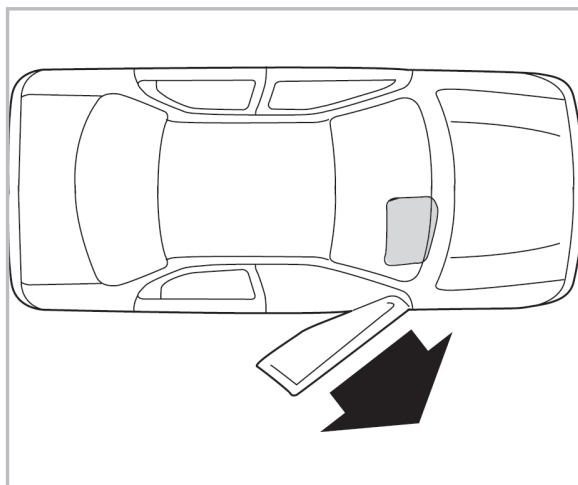

COMFORT

particle filter

715696

FH170

PA

WANT TO KNOW MORE?

www.valeo-techassist.com

FOR
DODGE
JEEP

NITRO A/C+ (06/07 >)
CHEROKEE A/C+ (03/08 >) / LIBERTY A/C+/- (03/08 >)

Valeo Service - Société par Actions simplifiée - Capital de 12 900 000€ - 70, rue Playel, 93285 Saint-Denis Cedex - France - B 306 486 408 RCS Bobigny