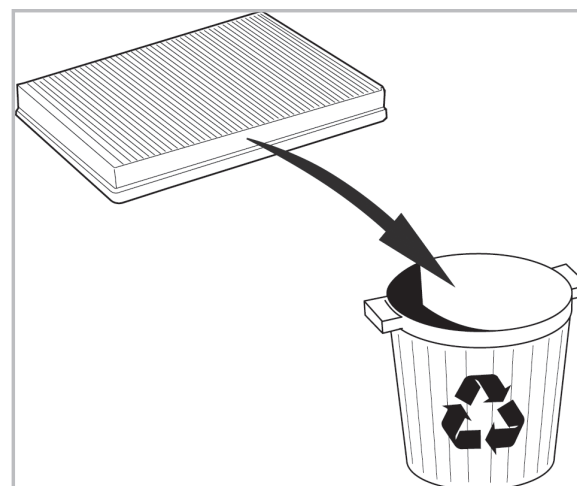

COMFORT

particle filter

715696

FH170

PA

WANT TO KNOW MORE?

www.valeo-techassist.com

FOR
DODGE
JEEP

NITRO A/C+ (06/07 >)
CHEROKEE A/C+ (03/08 >) / LIBERTY A/C+/- (03/08 >)

Valeo Service - Société par Actions simplifiée - Capital de 12 900 000€ - 70, rue Playel, 93285 Saint-Denis Cedex - France - B 306 486 408 RCS Bobigny